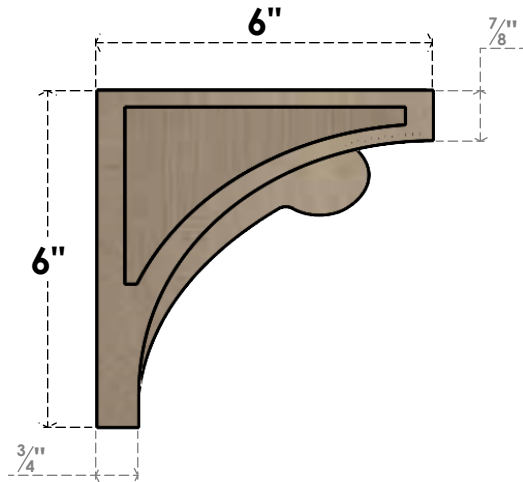

ITEM NUMBER: CORU06X06X06VIORCPR

6"W X 6"D X 6"H SERIES 1 WIDE VIOLA ROUGH CEDAR TIMBERTHANE FAUX WOOD CORBEL, PRIMED

SIDE PROFILE

FRONT PROFILE

ISOMETRIC

EKENA MILLWORK
2300 WEST MAIN ST.
CLARKSVILLE, TX 75426
TOLL FREE: 866-607-0453
WWW.EKENAMILLWORK.COM

NOTES

1. INSTALLATION TO BE COMPLETED IN ACCORDANCE WITH MANUFACTURER'S SPECIFICATIONS.
2. DRAWING MAY NOT BE TO SCALE
3. THIS DRAWING IS INTENDED FOR DESIGN AND PLANNING PURPOSES ONLY.
4. ALL INFORMATION CONTAINED HEREIN WAS CURRENT AT THE TIME OF DEVELOPMENT BUT MUST BE REVIEWED AND APPROVED BY THE PRODUCT MANUFACTURER TO BE CONSIDERED ACCURATE.
5. TIMBERTHANE ARCHITECTURAL PRODUCTS ARE MADE FROM HIGH DENSITY URETHANE AND COME FACTORY PRIMED