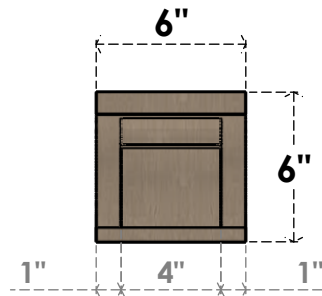

ITEM NUMBER: CORU06X06X06VIORCPR

6"W X 6"D X 6"H SERIES 1 WIDE VIOLA ROUGH CEDAR TIMBERTHANE FAUX WOOD CORBEL, PRIMED

SIDE PROFILE

FRONT PROFILE

ISOMETRIC

EKENA MILLWORK
2300 WEST MAIN ST.
CLARKSVILLE, TX 75426
TOLL FREE: 866-607-0453
WWW.EKENAMILLWORK.COM