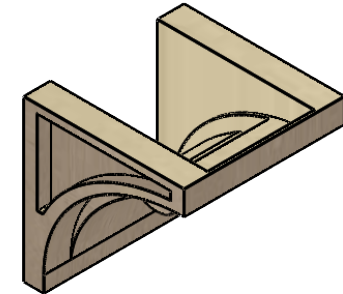

ITEM NUMBER: CORU06X06X06VIORCPR

6"W X 6"D X 6"H SERIES 1 WIDE VIOLA ROUGH CEDAR TIMBERTHANE FAUX WOOD CORBEL, PRIMED

SIDE PROFILE

FRONT PROFILE

ISOMETRIC

EKENA MILLWORK
2300 WEST MAIN ST.
CLARKSVILLE, TX 75426
TOLL FREE: 866-607-0453
WWW.EKENAMILLWORK.COM

NOTES

1. INSTALLATION TO BE COMPLETED IN ACCORDANCE WITH MANUFACTURER'S SPECIFICATIONS.
2. DRAWING MAY NOT BE TO SCALE
3. THIS DRAWING IS INTENDED FOR DESIGN AND PLANNING PURPOSES ONLY.
4. ALL INFORMATION CONTAINED HEREIN WAS CURRENT AT THE TIME OF DEVELOPMENT BUT MUST BE REVIEWED AND APPROVED BY THE PRODUCT MANUFACTURER TO BE CONSIDERED ACCURATE.
5. TIMBERTHANE ARCHITECTURAL PRODUCTS ARE MADE FROM HIGH DENSITY URETHANE AND COME FACTORY PRIMED